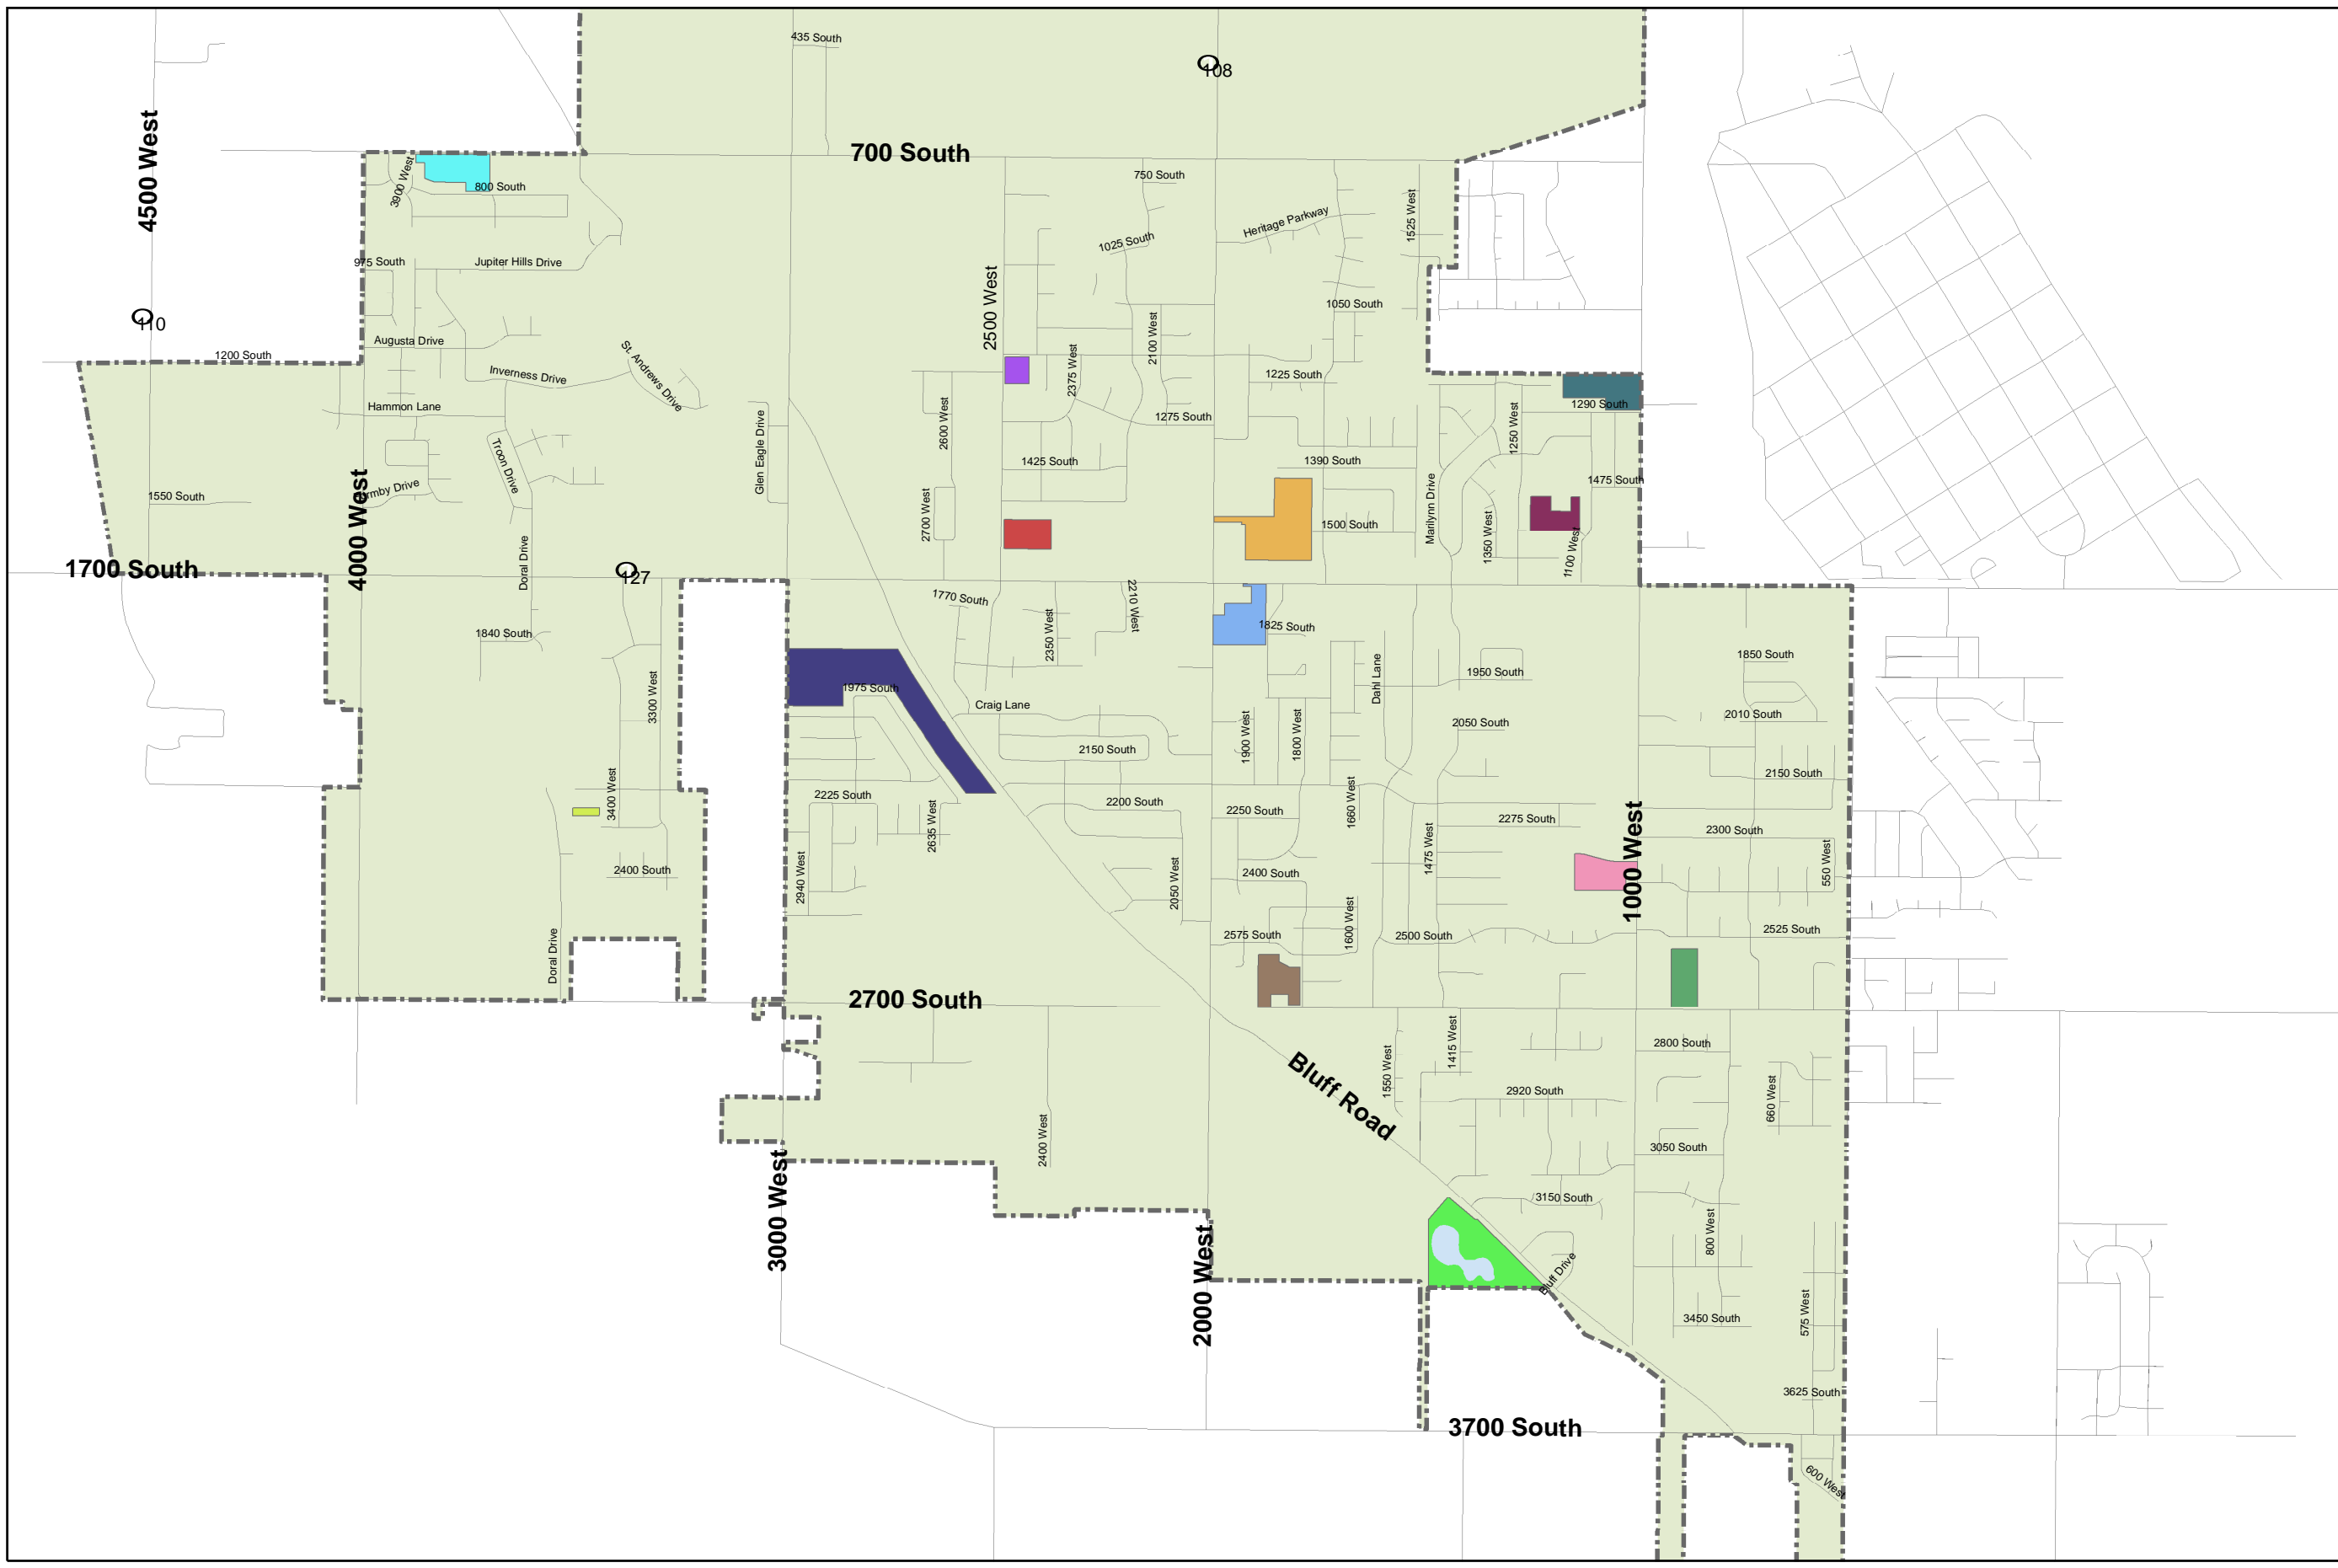

Park Locations

- Park Area Name**
-  Bluff Ridge Park
 -  Canterbury North Park
 -  Canterbury Park
 -  Centennial Park
 -  Founders Park
 -  Fremont Park
 -  Jensen Park
 -  Legacy Park
 -  Linda Vista Park
 -  Ranchetts Park
 -  Rock Creek Park
 -  Stoker Park
 -  Syracuse City Cemetery
 -  Jensen Pond
 -  Streets
 -  City Boundary

1 inch equals 0.38 miles