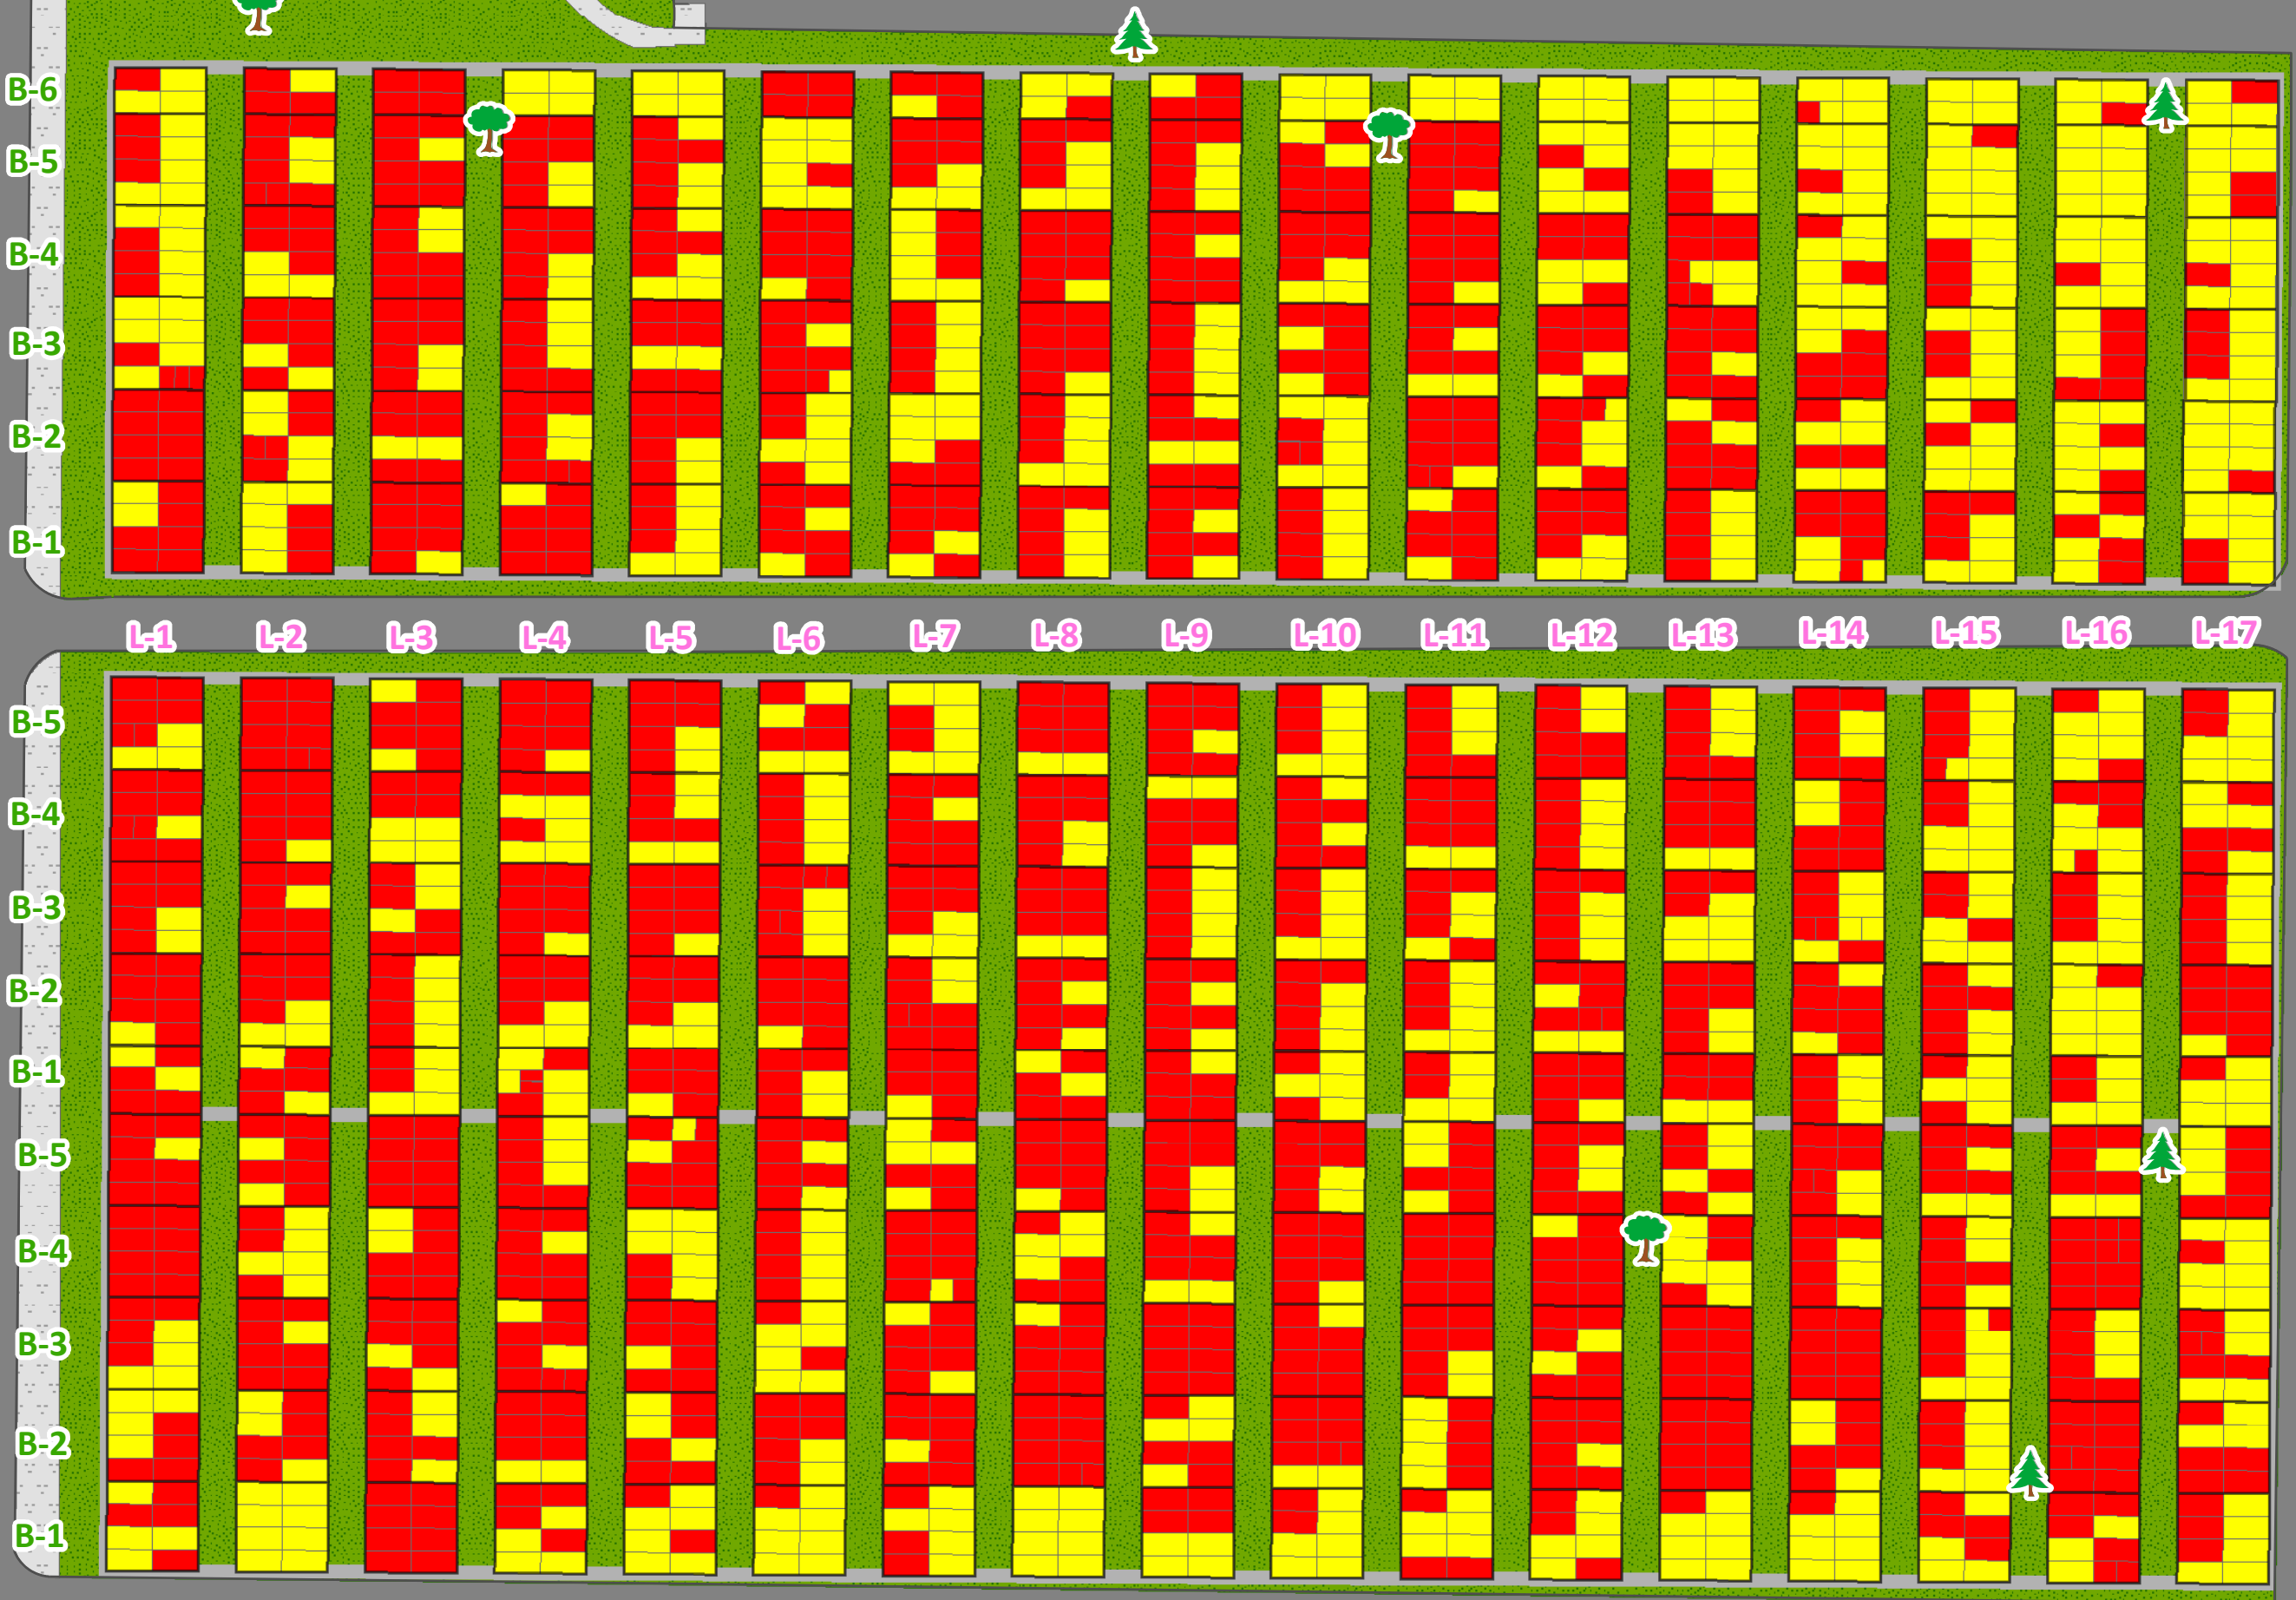

Syracuse City Cemetery

Legend

- Available
- Occupied
- Vacant

Last Updated: 5/2008