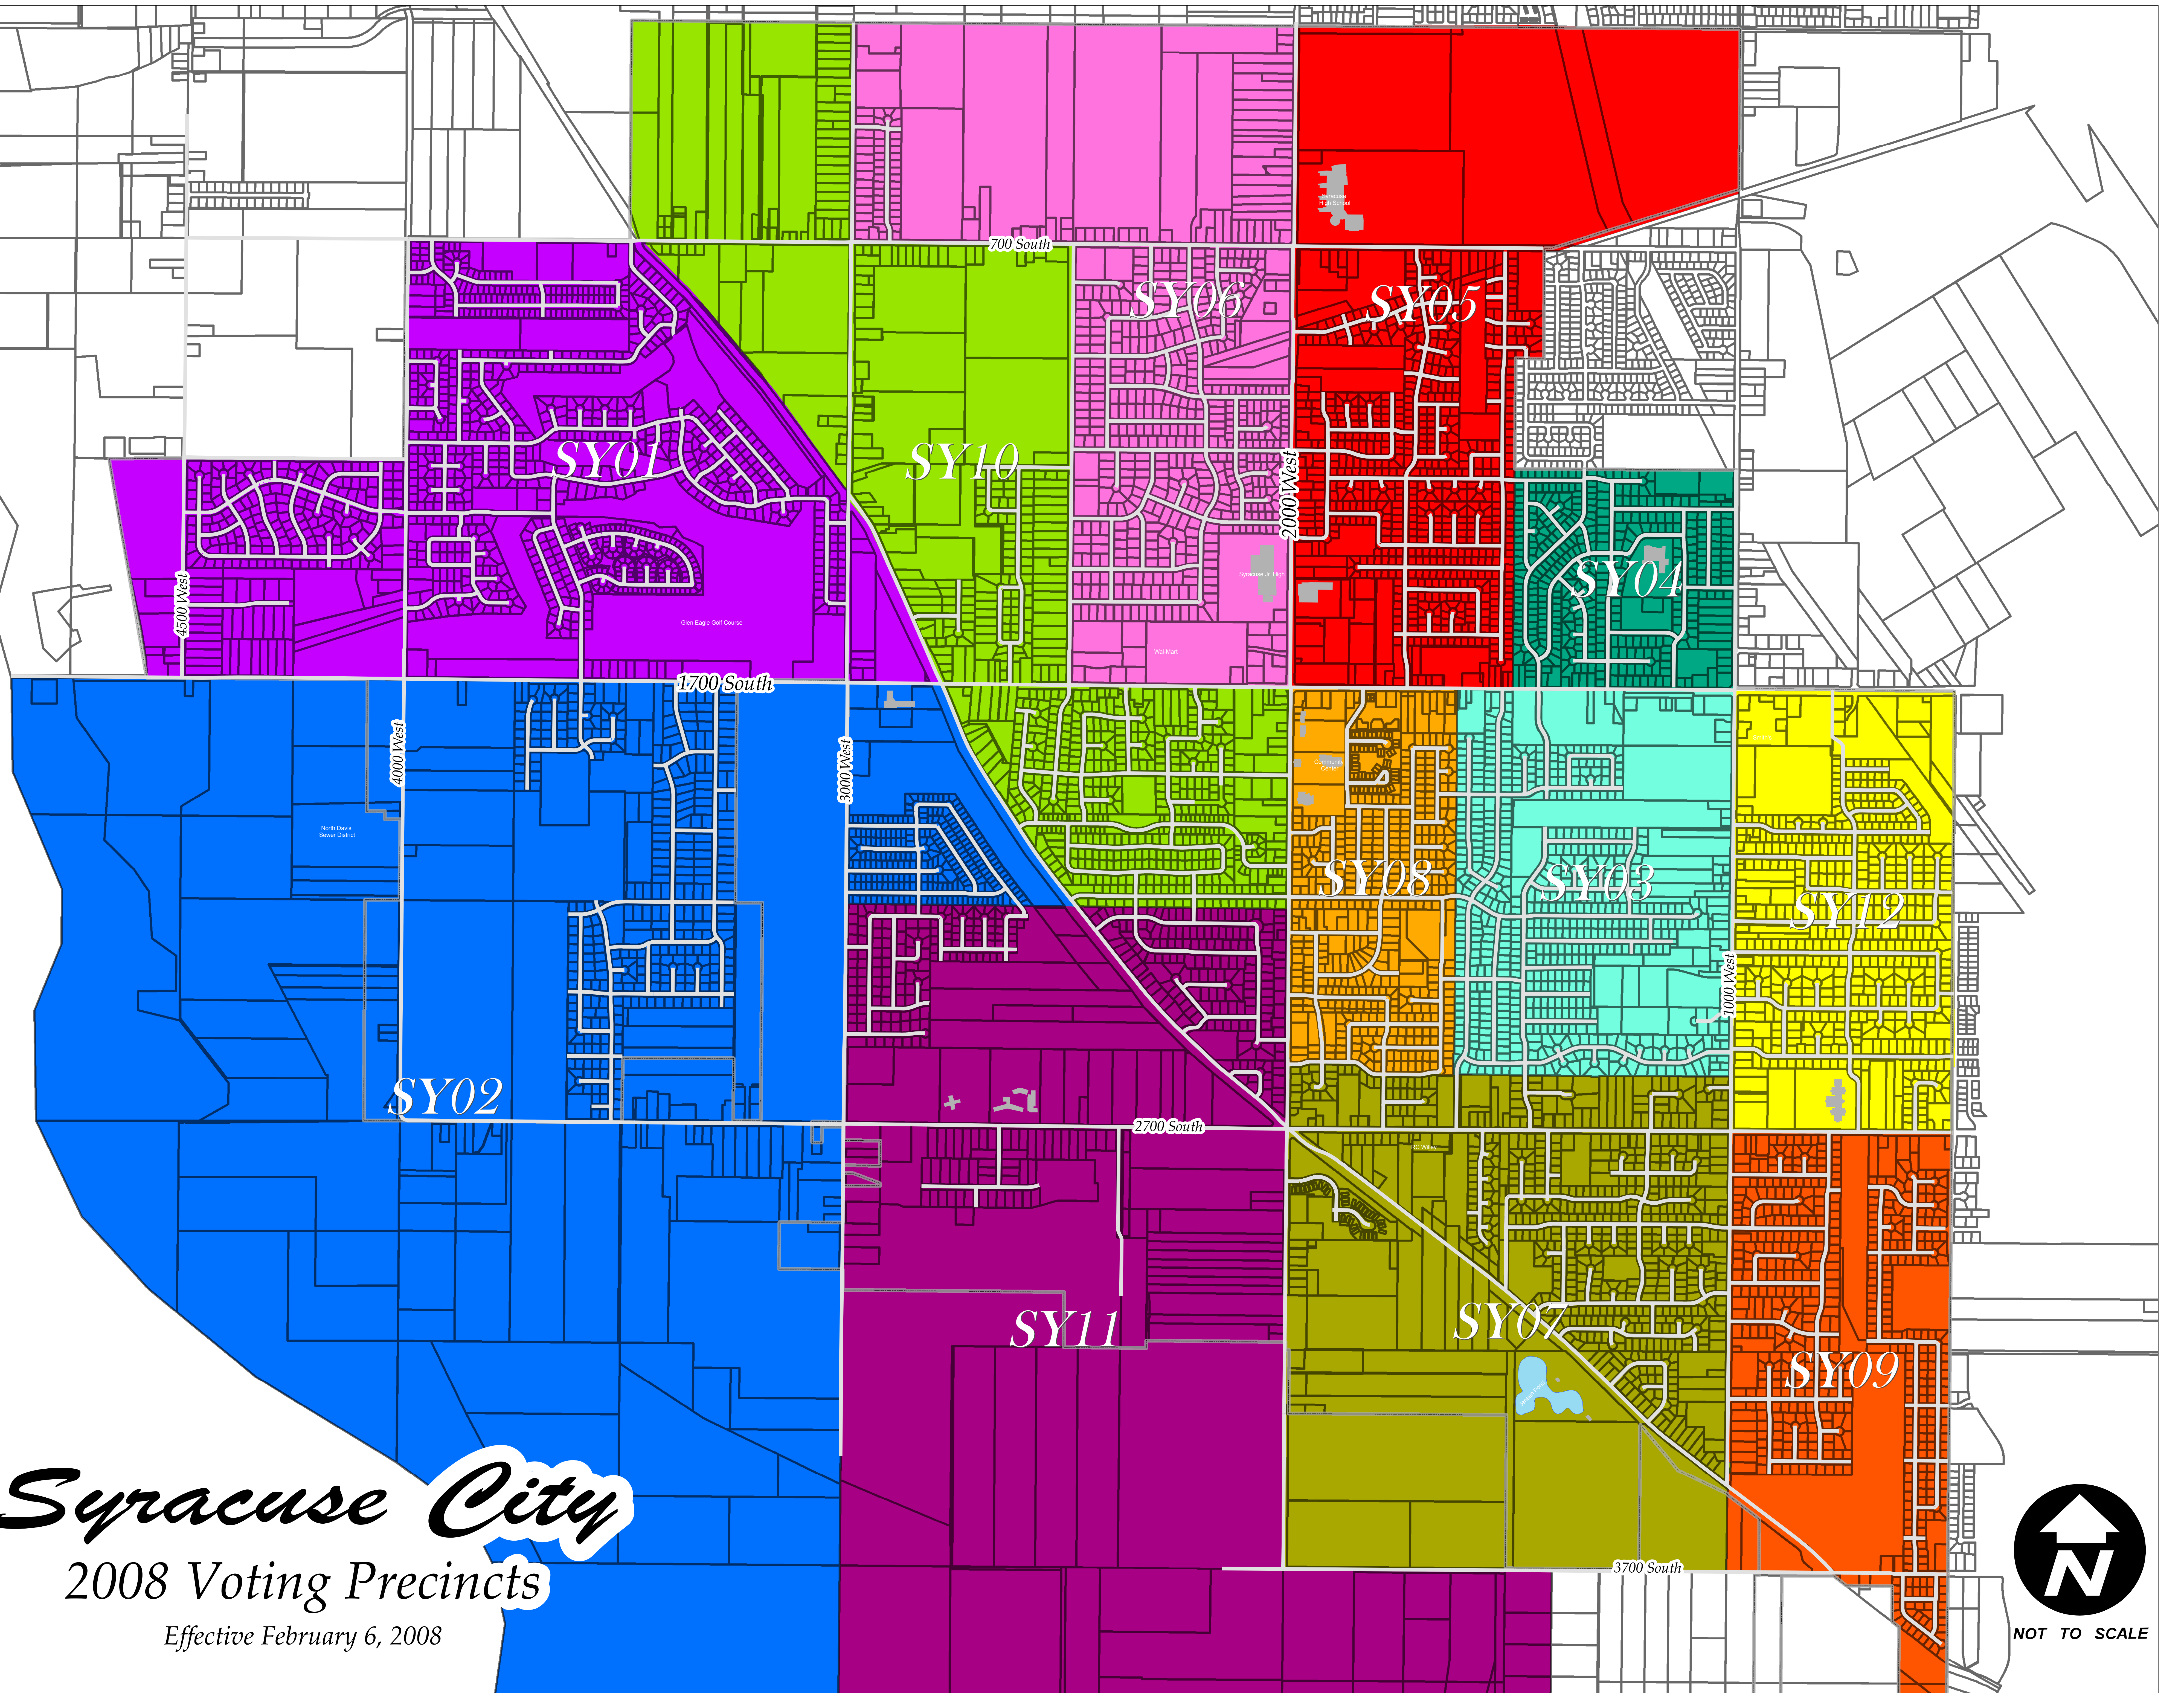

# Syracuse City

## 2008 Voting Precincts

Effective February 6, 2008

NOT TO SCALE