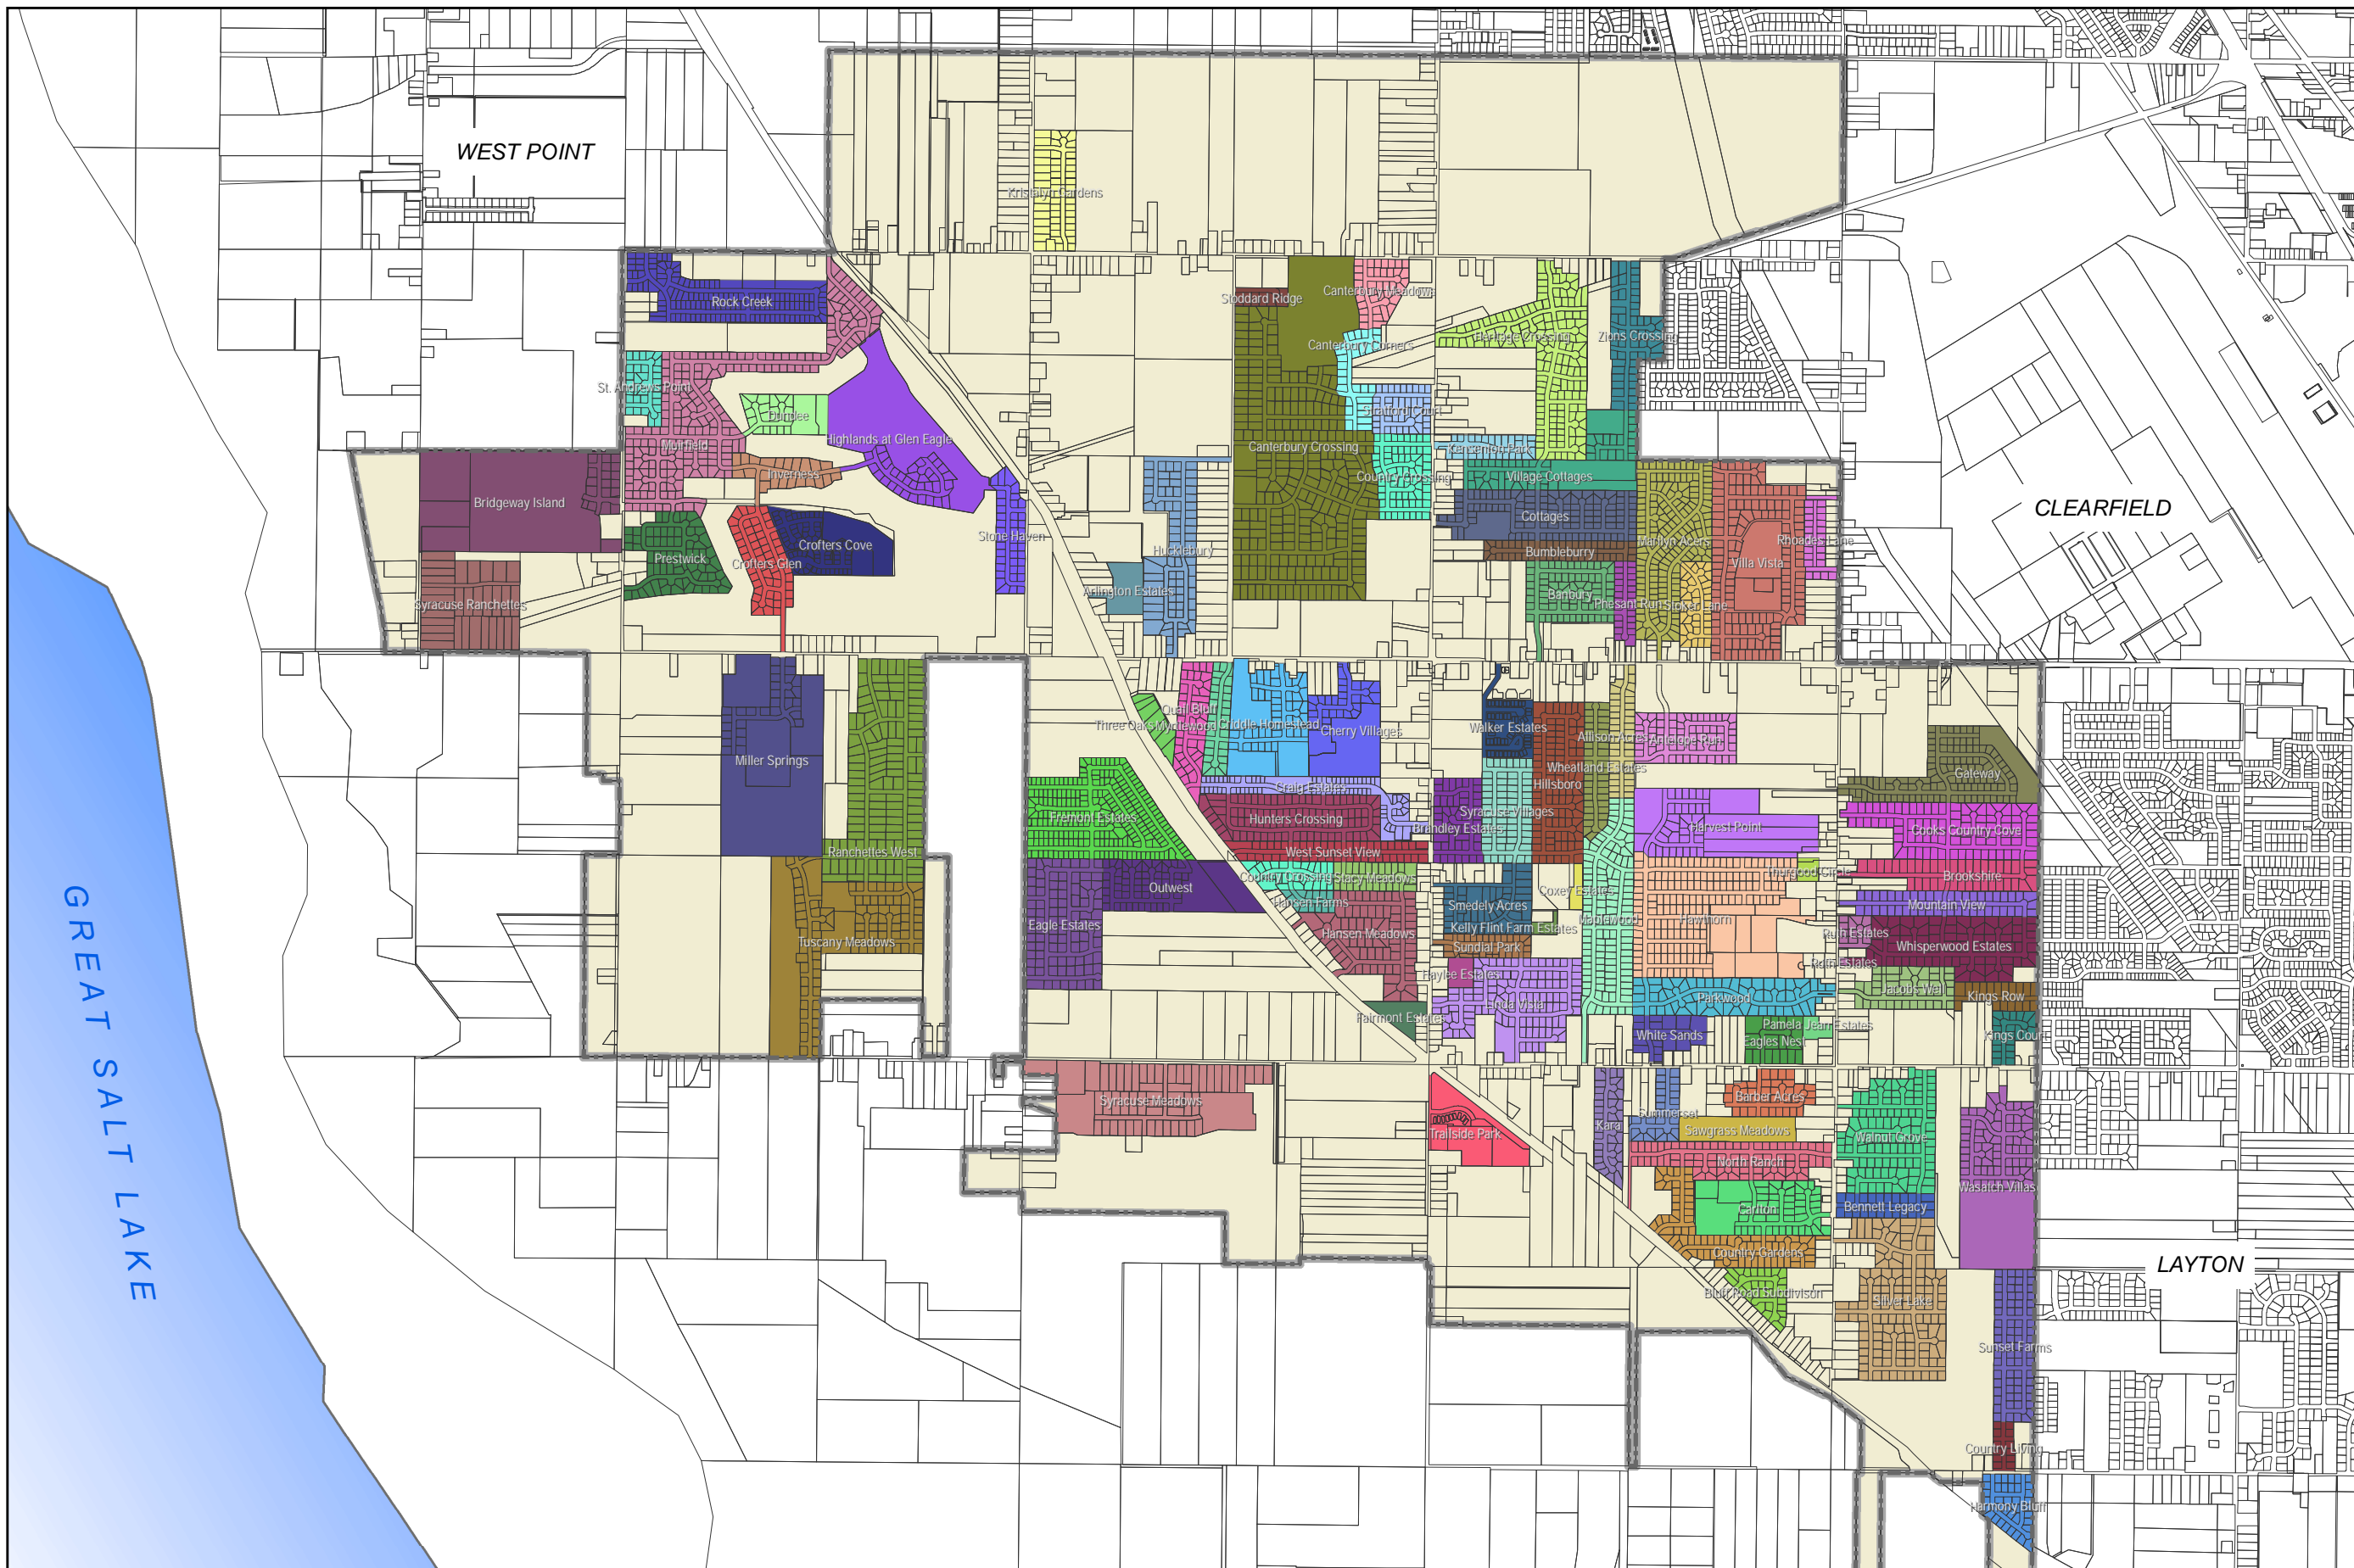

Subdivisions

Subdivisions	
Name	
Allison Acres	Kings Court
Antelope Run	Kings Row
Arlington Estates	Kristalyn Gardens
Banbury	Linda Vista
Barber Acres	Maplewood
Bennett Legacy	Marilyn Acres
Bluff Road Subdivision	Miller Springs
Brandley Estates	Mountain View
Bridgeway Island	Murfield
Brookshire	Myrtlewood
Bumbleberry	North Ranch
Canterbury Corners	Outwest
Canterbury Crossing	Pamela Jean Estates
Canterbury Meadows	Parkwood
Carlton	Pheasant Run
Cherry Villages	Prestwick
Cooks Country Cove	Quail Bluff
Cottages	Ranchettes West
Country Crossing	Rhoades Lane
Country Gardens	Rock Creek
Country Living	Ruth Estates
Coxey Estates	Sawgrass Meadows
Craig Estates	Silver Lake
Criddle Homestead	Smedley Acres
Crofters Cove	St. Andrews Point
Crofters Glen	Stacy Meadows
Dundee	Stoddard Ridge
Eagle Estates	Stoker Lane
Eagles Nest	Stone Haven
Fairmont Estates	Stratford Court
Fremont Estates	Summerset
Gateway	Sundial Park
Hansen Farms	Sunset Farms
Hansen Meadows	Syracuse Meadows
Harmony Bluff	Syracuse Ranchettes
Harvest Point	Syracuse Villages
Hawthorn	Three Oaks
Haylee Estates	Thurgood Circle
Heritage Crossing	Trailside Park
Highlands at Glen Eagle	Tuscany Meadows
Hillsboro	Villa Vista
Hucklebury	Village Cottages
Hunters Crossing	Walker Estates
Inverness	Walnut Grove
Jacobs Well	Wasatch Villas
Kara	West Sunset View
Kelly Flint Farm Estates	Wheatland Estates
Kenserton Park	Whisperwood Estates
	White Sands
	Zions Crossing
	City Boundary

1 inch equals 0.4 miles